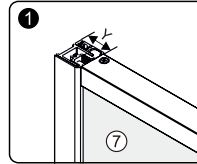

Installation / Montage / Монтаж

Elbe 74P04, Elbe 74P05, Elbe 74P12, Neime 19P04, Neime 19P05, Aisch 55P04,
Aisch 55P05, Aisch 55P12

11