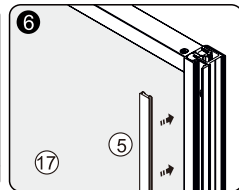

Installation / Montage / Монтаж

Elbe 74P04, Elbe 74P05, Elbe 74P12, Neime 19P04, Neime 19P05, Aisch 55P04,
Aisch 55P05, Aisch 55P12

9

10