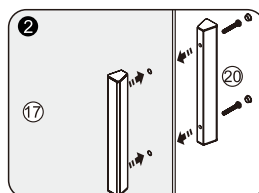

Installation / Montage / Монтаж

Elbe 74P04, Elbe 74P05, Elbe 74P12, Neime 19P04, Neime 19P05, Aisch 55P04, Aisch 55P05, Aisch 55P12

5

6