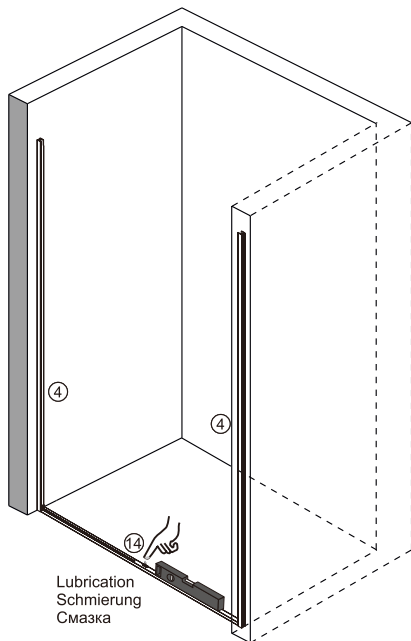

Installation / Montage / Монтаж

Elbe 74P04, Elbe 74P05, Elbe 74P12, Neime 19P04, Neime 19P05, Aisch 55P04,
Aisch 55P05, Aisch 55P12

3