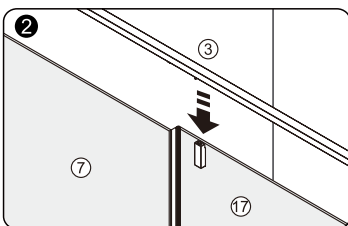

Installation / Montage / Монтаж

Elbe 74P04, Elbe 74P05, Elbe 74P12, Neime 19P04, Neime 19P05, Aisch 55P04, Aisch 55P05, Aisch 55P12

7

8