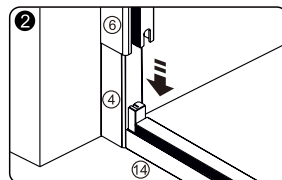

Installation / Montage / Монтаж

Elbe 74P04, Elbe 74P05, Elbe 74P12, Neime 19P04, Neime 19P05, Aisch 55P04,
Aisch 55P05, Aisch 55P12

3

4