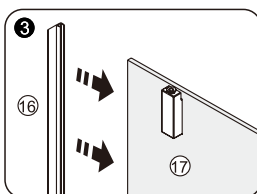

Installation / Montage / Монтаж

Elbe 74P04, Elbe 74P05, Elbe 74P12, Neime 19P04, Neime 19P05, Aisch 55P04, Aisch 55P05, Aisch 55P12

5

6