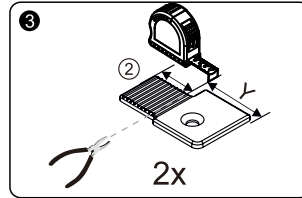

Installation / Montage / Монтаж

Elbe 74P04, Elbe 74P05, Elbe 74P12, Neime 19P04, Neime 19P05, Aisch 55P04,
Aisch 55P05, Aisch 55P12

11