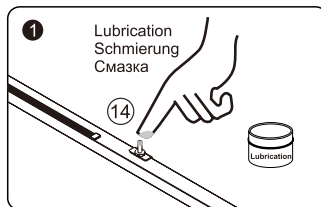

Installation / Montage / Монтаж

Elbe 74P04, Elbe 74P05, Elbe 74P12, Neime 19P04, Neime 19P05, Aisch 55P04,
Aisch 55P05, Aisch 55P12

3