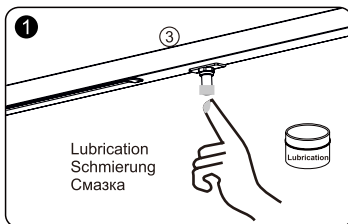

Installation / Montage / Монтаж

Elbe 74P04, Elbe 74P05, Elbe 74P12, Neime 19P04, Neime 19P05, Aisch 55P04, Aisch 55P05, Aisch 55P12

7

8