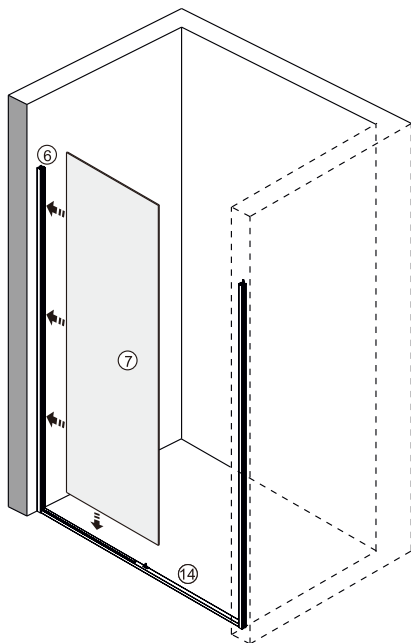

Installation / Montage / Монтаж

Elbe 74P04, Elbe 74P05, Elbe 74P12, Neime 19P04, Neime 19P05, Aisch 55P04, Aisch 55P05, Aisch 55P12

5