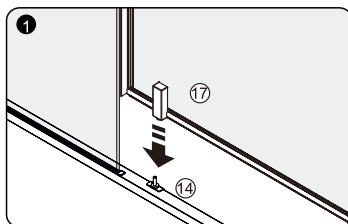

Installation / Montage / Монтаж

Elbe 74P04, Elbe 74P05, Elbe 74P12, Neime 19P04, Neime 19P05, Aisch 55P04, Aisch 55P05, Aisch 55P12

7