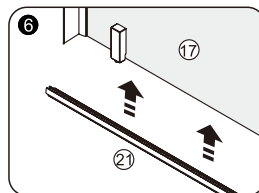

Installation / Montage / Монтаж

Elbe 74P04, Elbe 74P05, Elbe 74P12, Neime 19P04, Neime 19P05, Aisch 55P04, Aisch 55P05, Aisch 55P12

5

6