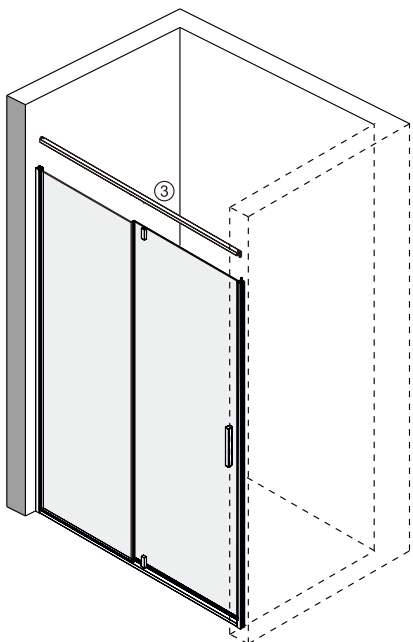

Installation / Montage / Монтаж

Elbe 74P04, Elbe 74P05, Elbe 74P12, Neime 19P04, Neime 19P05, Aisch 55P04, Aisch 55P05, Aisch 55P12

7

8