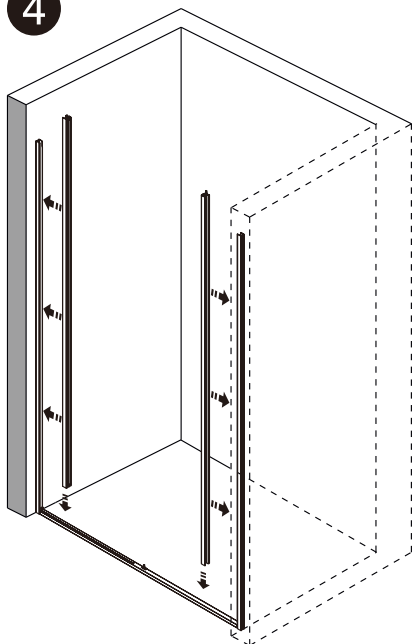

Installation / Montage / Монтаж

Elbe 74P04, Elbe 74P05, Elbe 74P12, Neime 19P04, Neime 19P05, Aisch 55P04,
Aisch 55P05, Aisch 55P12

3

4