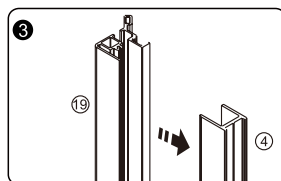

Installation / Montage / Монтаж

Elbe 74P04, Elbe 74P05, Elbe 74P12, Neime 19P04, Neime 19P05, Aisch 55P04,
Aisch 55P05, Aisch 55P12

3

4