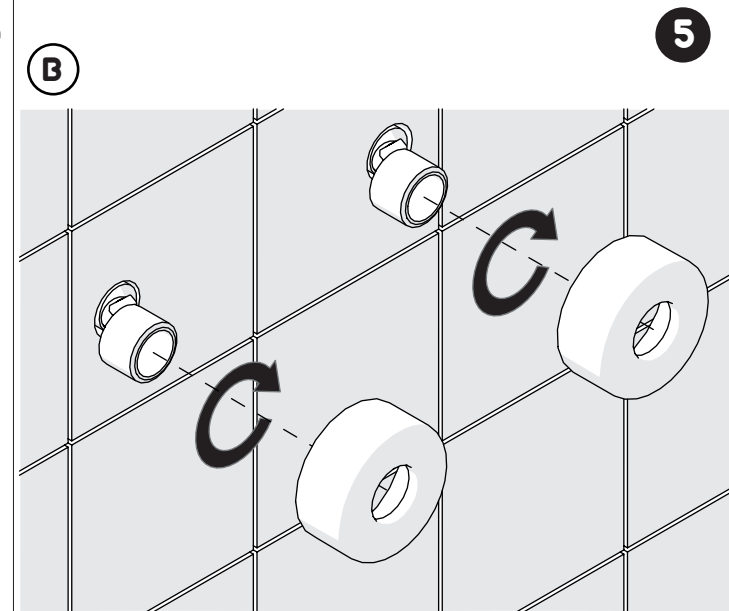

Not included / Non incluso / Non Inclus / Nie zawarty / No incluido / Nao incluido