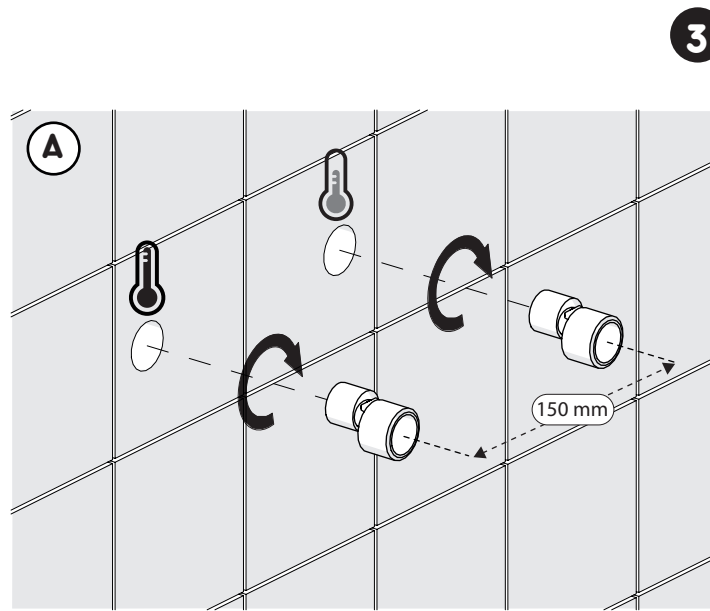

Not included / Non incluso / Non Inclus / Nie zawarty / No incluido / Nao incluido