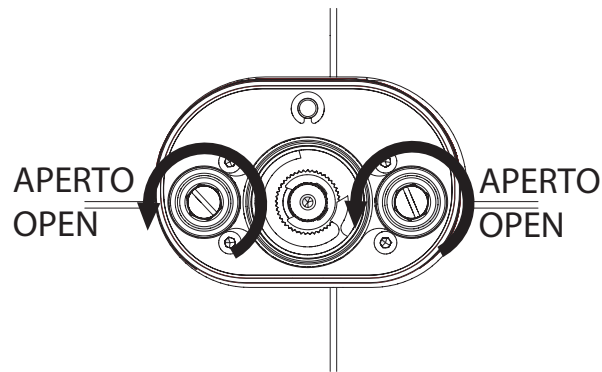

REF.
MANUAL
WE00104

7

9

NOBILIS
The Best Technology for Water

WE00104/T

LK00104

UP94104

IISTR00104/T#--STD