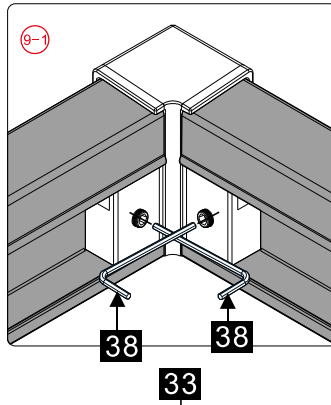

This product is heavy and will require two people to install.