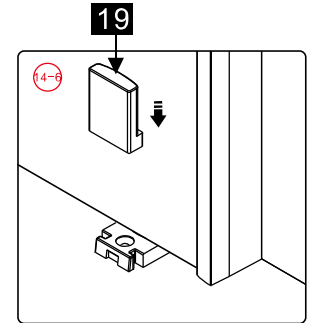

## ■ Installation

Please read these instructions carefully before start of installation.

The wall post has up to 20mm of adjustment for out of true wall situations.

**Ensure that the shower tray is fitted level and that after assembly of enclosure there is a full and continuous bead of sealant between the top of the shower tray and the title joint.**

35

8-7

This product is heavy and will require two people to install.

This product is heavy and will require two people to install.

This product is heavy and will require two people to install.

This product is heavy and will require two people to install.