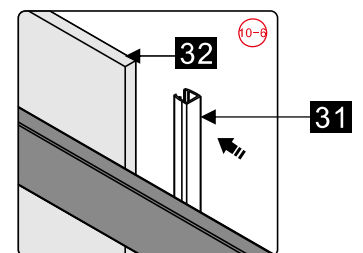

This product is heavy and will require two people to install.