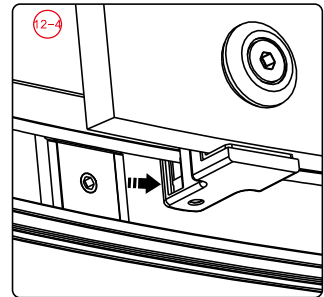

## ■ Installation

Please read these instructions carefully before start of installation.

The wall post has up to 20mm of adjustment for out of true wall situations.

**Ensure that the shower tray is fitted level and that after assembly of enclosure there is a full and continuous bead of sealant between the top of the shower tray and the title joint.**

35

8-7

This product is heavy and will require two people to install.

This product is heavy and will require two people to install.

This product is heavy and will require two people to install.

This product is heavy and will require two people to install.