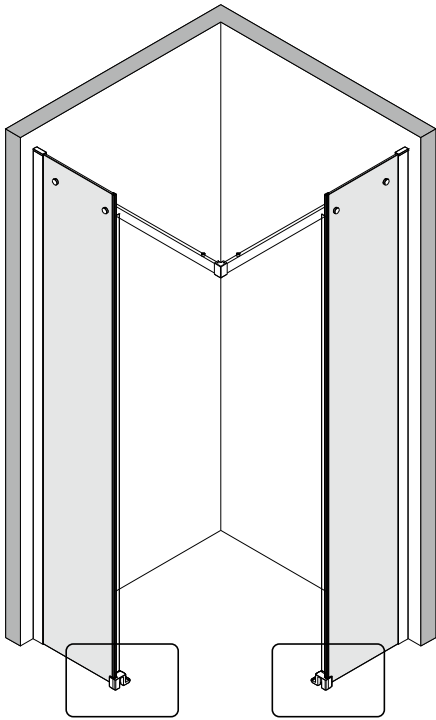

20

20

20

21

8-5

18

18

8-2

37

37

8-4

21

34

8-6

21

21

35

8-7

This product is heavy and will require two people to install.