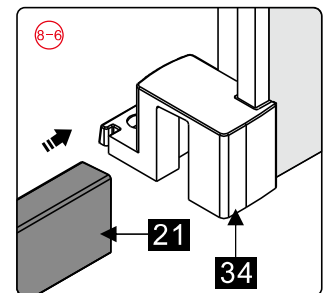

20

20

20

21

8-5

18

18

8-2

37

37

8-4

21

34

8-6

21

21

35

8-7

This product is heavy and will require two people to install.