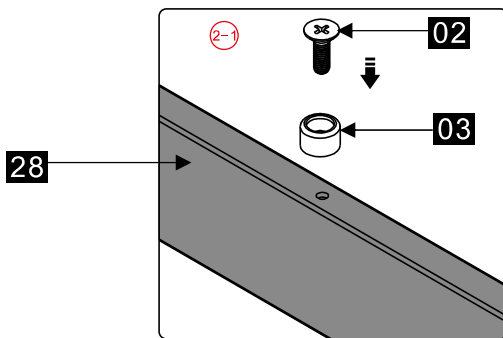

3

This product is heavy and will require two people to install.