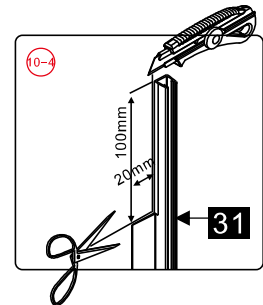

This product is heavy and will require two people to install.