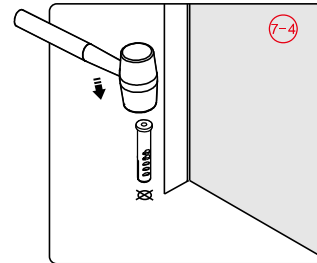

20

20

20

21

8-5

18

18

8-2

37

37

8-4

21

34

8-6

21

21

35

8-7

This product is heavy and will require two people to install.