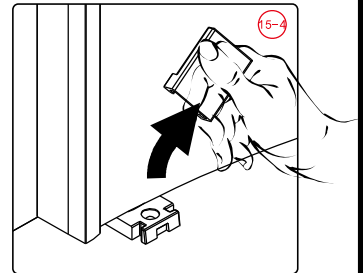

## ■ Installation

Please read these instructions carefully before start of installation.

The wall post has up to 20mm of adjustment for out of true wall situations.

**Ensure that the shower tray is fitted level and that after assembly of enclosure there is a full and continuous bead of sealant between the top of the shower tray and the title joint.**

35

8-7

This product is heavy and will require two people to install.

This product is heavy and will require two people to install.

This product is heavy and will require two people to install.

This product is heavy and will require two people to install.