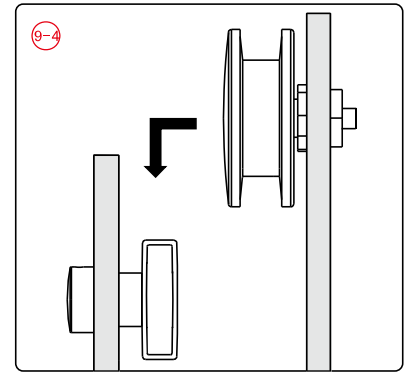

This product is heavy and will require two people to install.