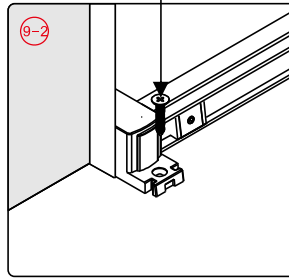

This product is heavy and will require two people to install.