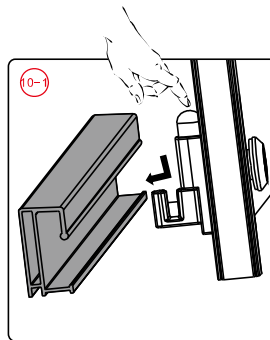

## ■ Installation

Please read these instructions carefully before start of installation.

The wall post has up to 20mm of adjustment for out of true wall situations.

**Ensure that the shower tray is fitted level and that after assembly of enclosure there is a full and continuous bead of sealant between the top of the shower tray and the title joint.**

35

8-7

This product is heavy and will require two people to install.

This product is heavy and will require two people to install.

This product is heavy and will require two people to install.

This product is heavy and will require two people to install.