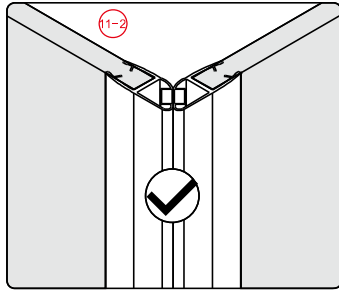

## ■ Installation

Please read these instructions carefully before start of installation.

The wall post has up to 20mm of adjustment for out of true wall situations.

**Ensure that the shower tray is fitted level and that after assembly of enclosure there is a full and continuous bead of sealant between the top of the shower tray and the title joint.**

35

8-7

This product is heavy and will require two people to install.

This product is heavy and will require two people to install.

This product is heavy and will require two people to install.

This product is heavy and will require two people to install.