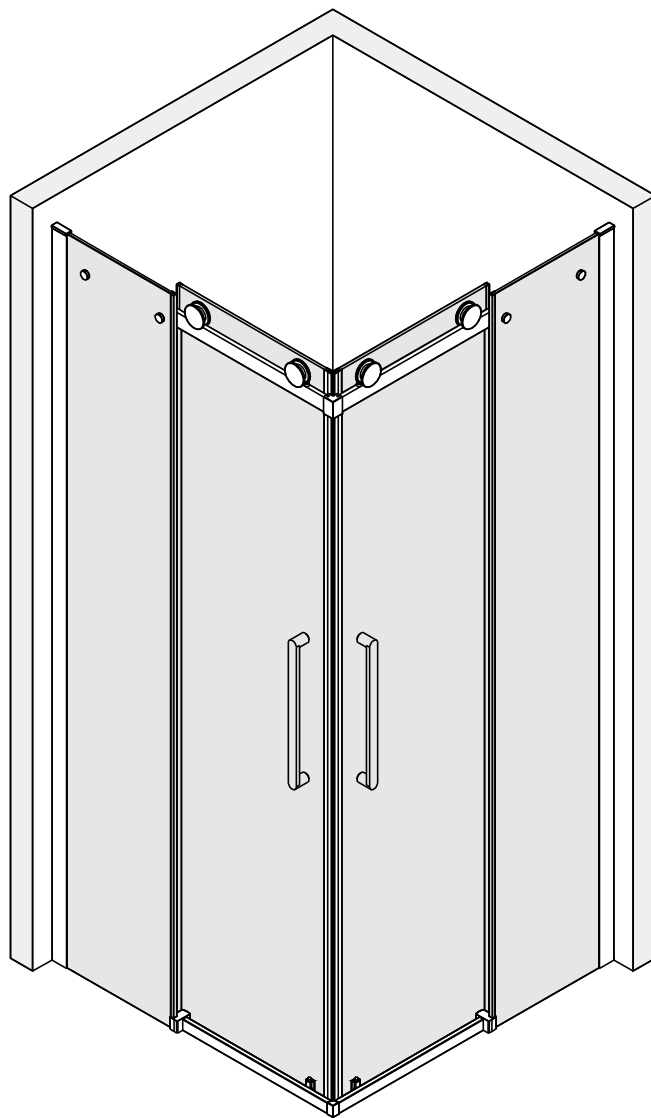

CEZARES®

Installation instructions

(STYLUS-M-A-2-90-C-Cr)

## ■ Installation

Please read these instructions carefully before start of installation.

The wall post has up to 20mm of adjustment for out of true wall situations.

**Ensure that the shower tray is fitted level and that after assembly of enclosure there is a full and continuous bead of sealant between the top of the shower tray and the title joint.**

## ■ Shower Tray Installation

The shower tray must be sited against a structural wall.

Water proof walling or tiling should be fitted so that it sits on the top of the tray rim.