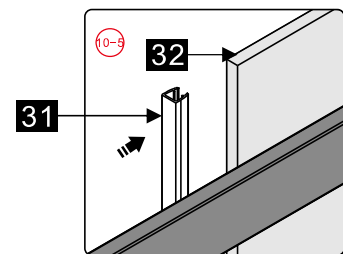

This product is heavy and will require two people to install.