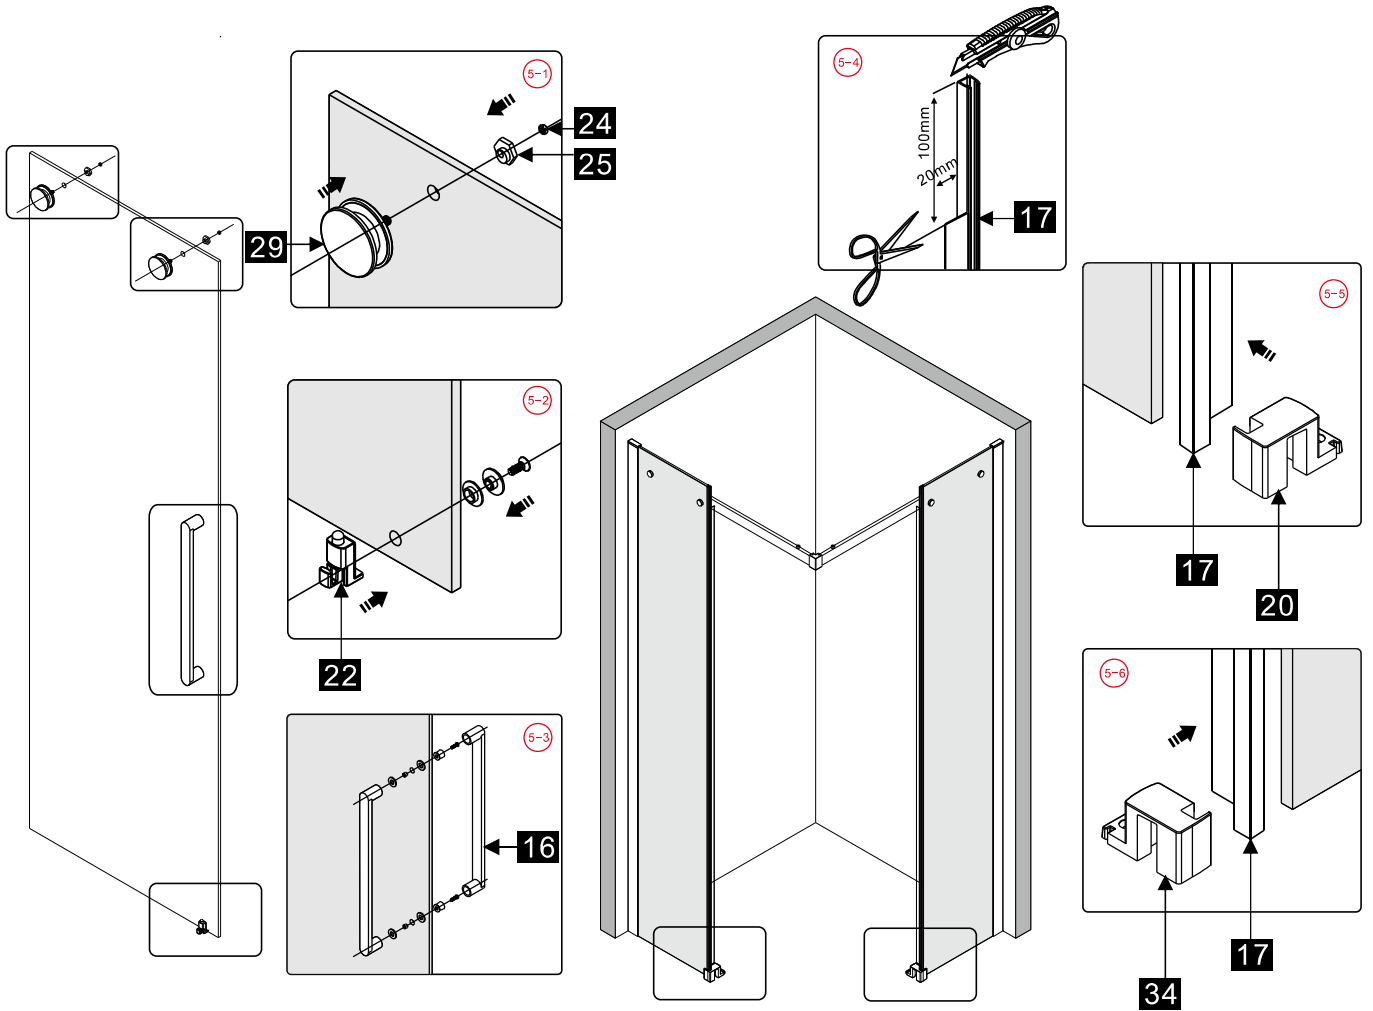

$X1 = X2$

This product is heavy and will require two people to install.