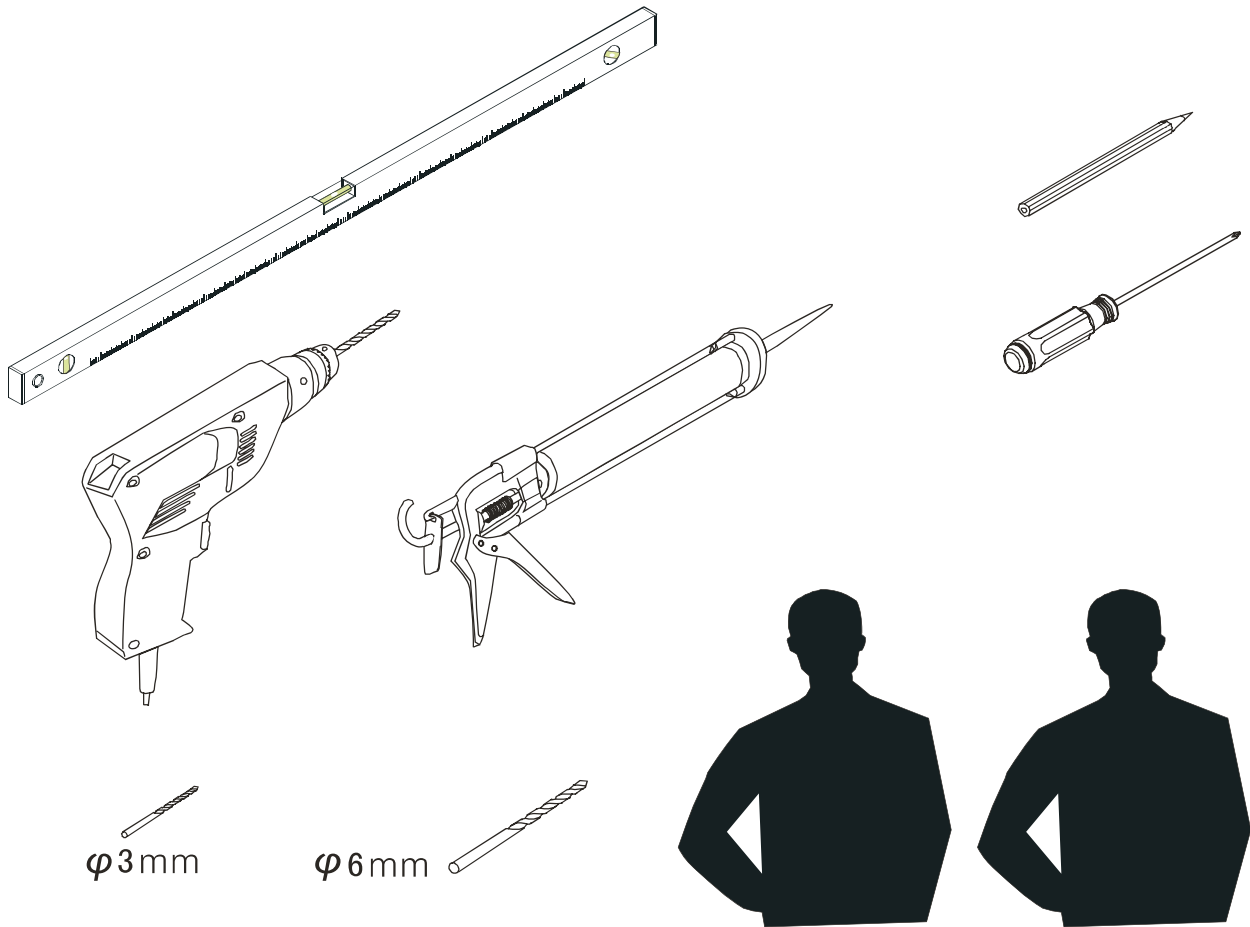

Note: Safety glass can not be re-worked.

■ Installation

Please read these instructions carefully before start of installation.

The wall post has up to 20mm of adjustment for out of true wall situations.

Ensure that the shower tray is fitted level and that after assembly of enclosure there is a full and continuous bead of sealant between the top of the shower tray and the title joint.

Special care should be taken when drilling walls to avoid hidden pipes or electrical cables.

Note: This product is heavy and will require two people to install.

Please remove protective film from aluminium profiles before installation.

■ Shower Tray Installation

The shower tray must be sited against a structural wall.

Water proof walling or tiling should be fitted so that it sits on the top of the tray rim.

■ Aftercare Instructions

After use, your shower should be cleaned with soap and water. This is particularly important in hard water districts where insoluble lime salts may be deposited and allowed to build up. Cleaners of a gritty or abrasive nature should not be used. Care should be taken to avoid contact with strong chemicals such as organic solvents and strippers.

Glass cleaners can be used but with caution, if in doubt contact the supplier of the cleaner in question.

Please keep these instructions for aftercare and customer service details.

Tools required

This product is heavy and will require two people to install.