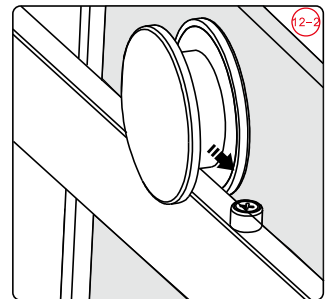

## ■ Installation

Please read these instructions carefully before start of installation.

The wall post has up to 20mm of adjustment for out of true wall situations.

**Ensure that the shower tray is fitted level and that after assembly of enclosure there is a full and continuous bead of sealant between the top of the shower tray and the title joint.**

35

8-7

This product is heavy and will require two people to install.

This product is heavy and will require two people to install.

This product is heavy and will require two people to install.

This product is heavy and will require two people to install.

This product is heavy and will require two people to install.