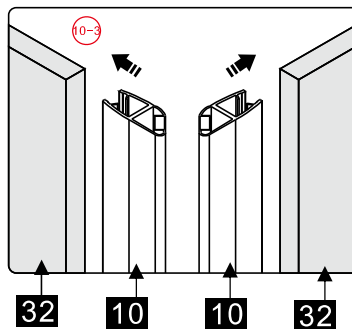

This product is heavy and will require two people to install.