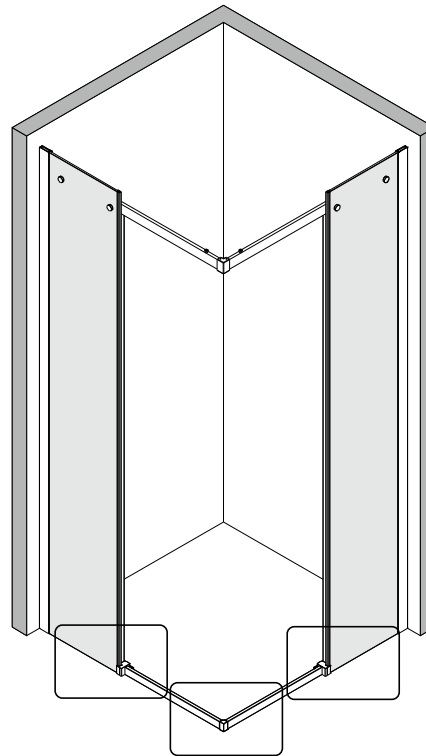

20

20

20

21

8-5

18

18

8-2

37

37

8-4

21

34

8-6

21

21

35

8-7

This product is heavy and will require two people to install.