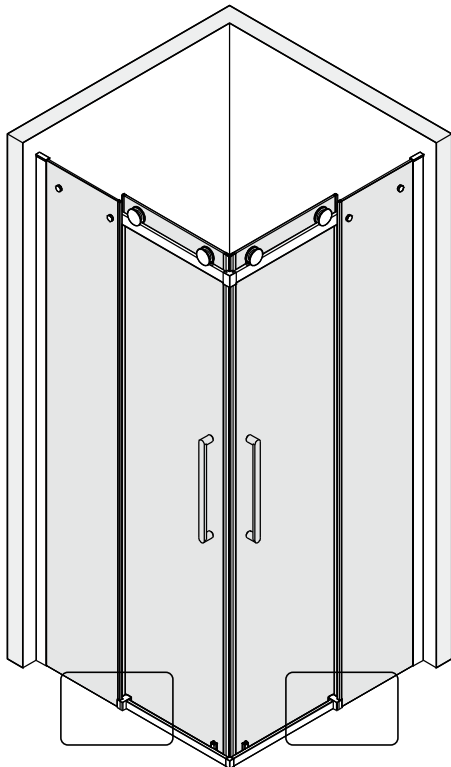

This product is heavy and will require two people to install.