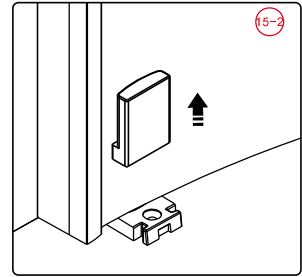

## ■ Installation

Please read these instructions carefully before start of installation.

The wall post has up to 20mm of adjustment for out of true wall situations.

**Ensure that the shower tray is fitted level and that after assembly of enclosure there is a full and continuous bead of sealant between the top of the shower tray and the title joint.**

35

8-7

This product is heavy and will require two people to install.

This product is heavy and will require two people to install.

This product is heavy and will require two people to install.

This product is heavy and will require two people to install.