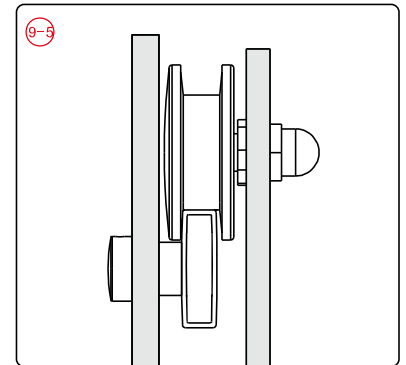

This product is heavy and will require two people to install.