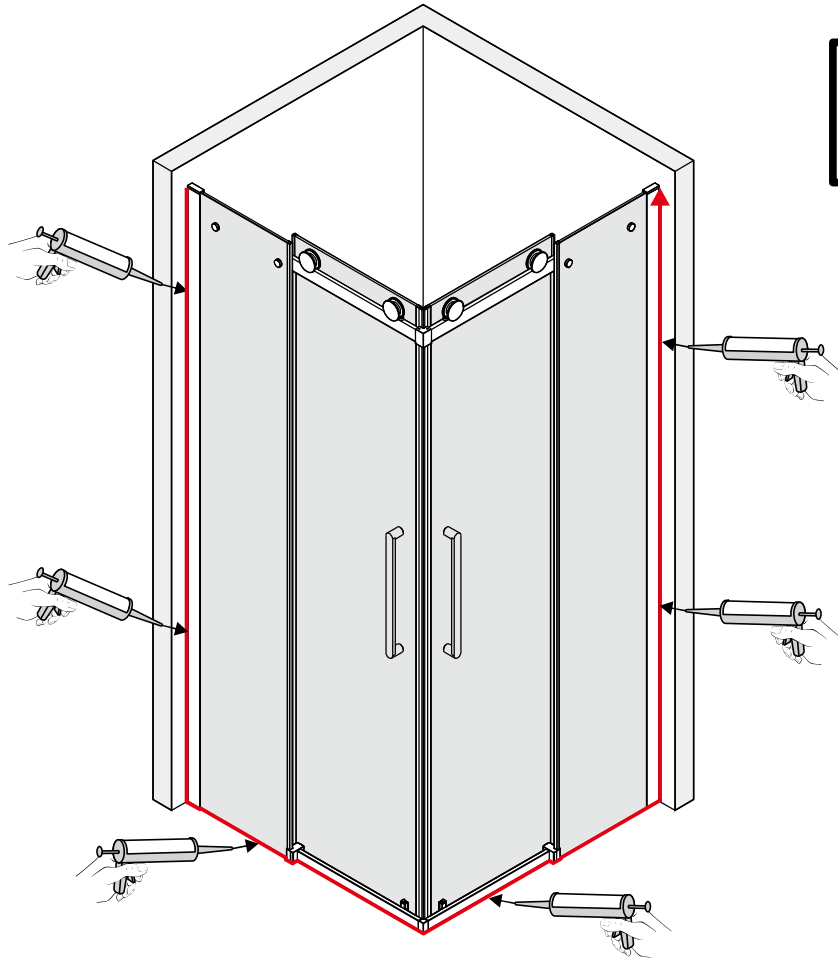

## ■ Installation

Please read these instructions carefully before start of installation.

The wall post has up to 20mm of adjustment for out of true wall situations.

**Ensure that the shower tray is fitted level and that after assembly of enclosure there is a full and continuous bead of sealant between the top of the shower tray and the title joint.**

## ■ Shower Tray Installation

The shower tray must be sited against a structural wall.

Water proof walling or tiling should be fitted so that it sits on the top of the tray rim.

35

8-7

This product is heavy and will require two people to install.

This product is heavy and will require two people to install.

This product is heavy and will require two people to install.

This product is heavy and will require two people to install.