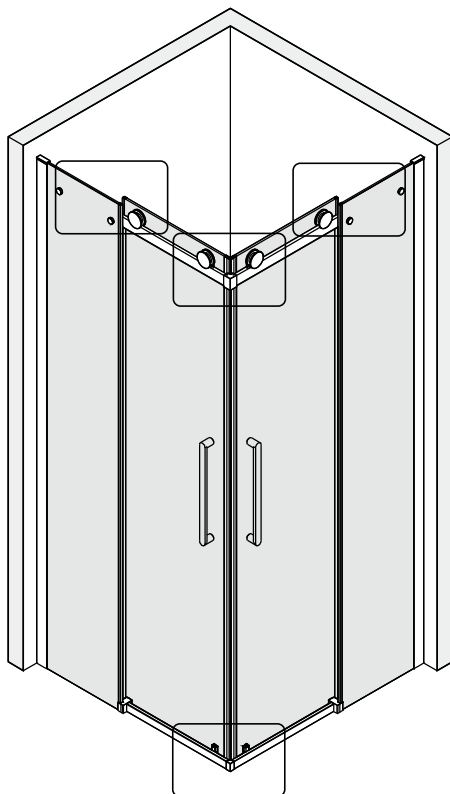

This product is heavy and will require two people to install.