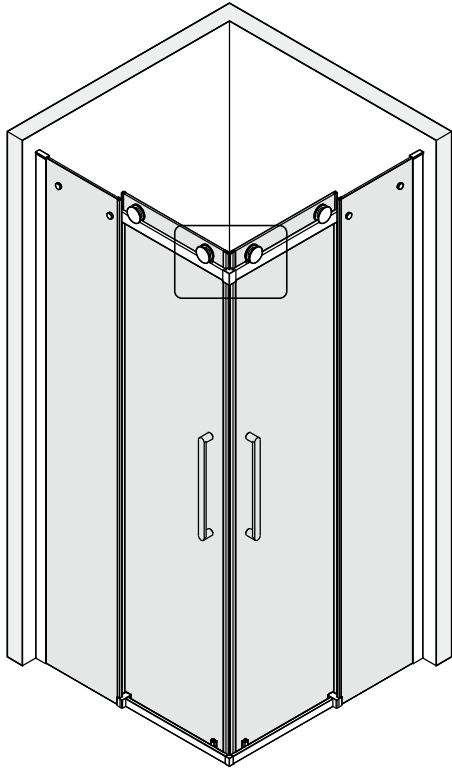

This product is heavy and will require two people to install.