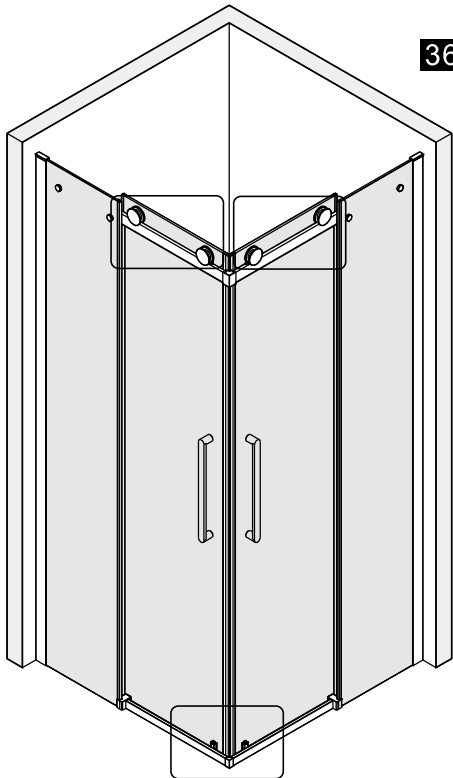

This product is heavy and will require two people to install.