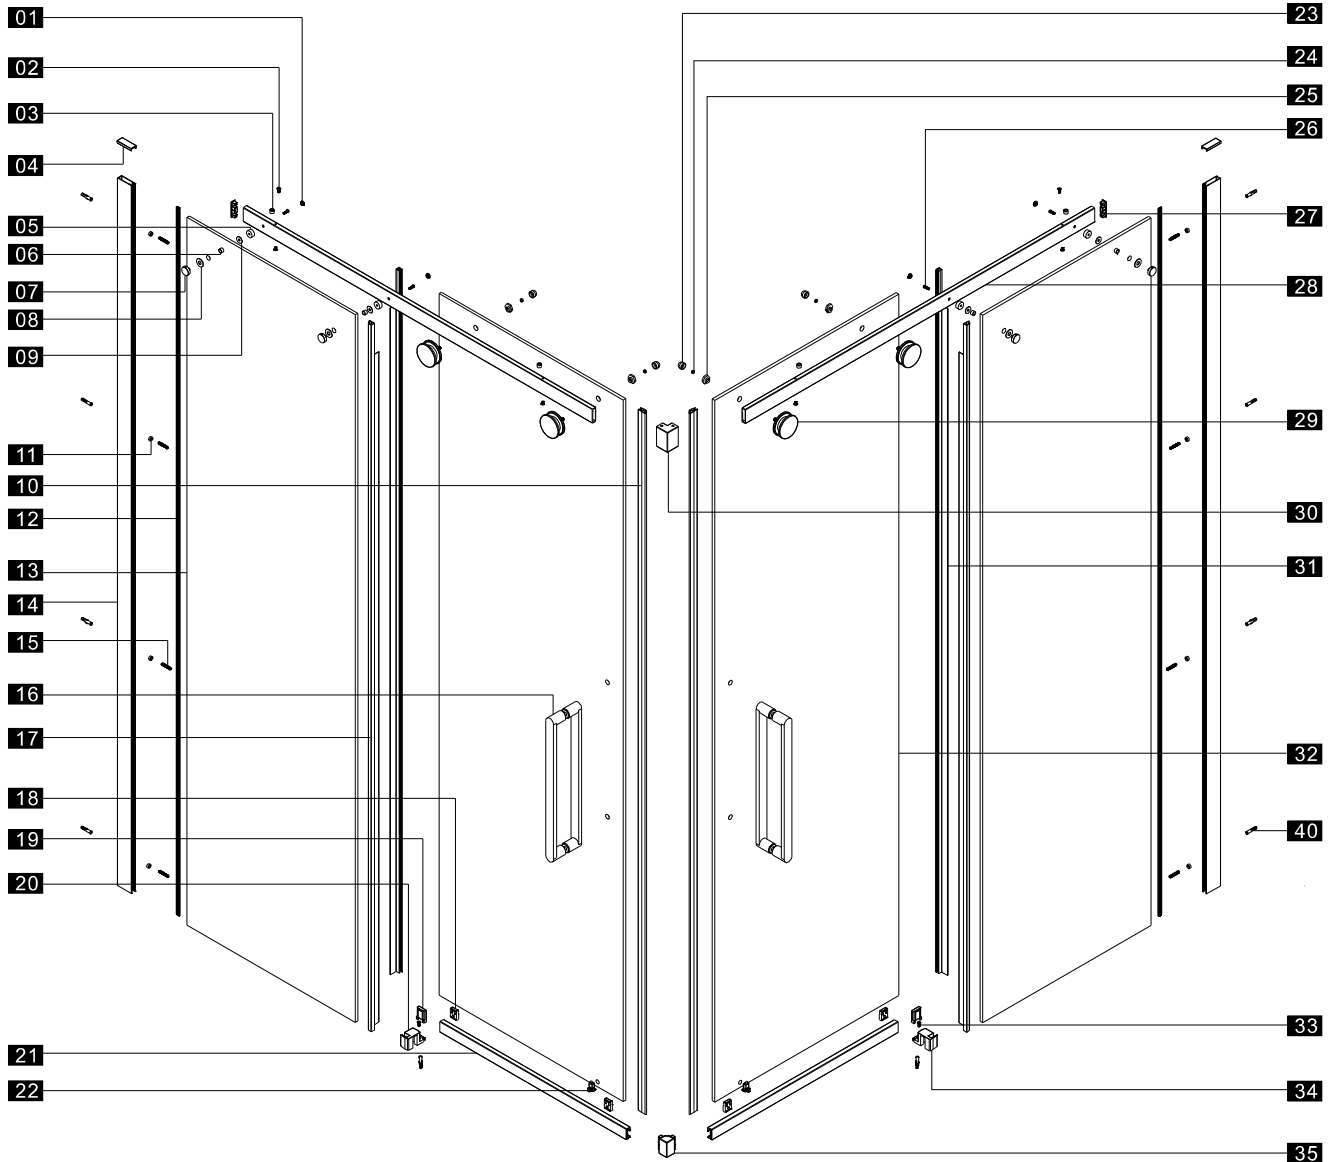

① x 4	② x 4 M5X20	③ x 4	④ x 2	⑤ x 4	⑥ x 4	⑦ x 4	⑧ x 4	⑨ x 4	⑩ x 1	⑪ x 8	⑫ x 2	⑬ x 2
⑭ x 2	⑮ x 8 ST4X40	⑯ x 2	⑰ x 2	⑱ x 4	⑲ x 2	⑳ x 1	㉑ x 2	㉒ x 2	㉓ x 4	㉔ x 4	㉕ x 4	㉖ x 4 M5X20
㉗ x 2	㉘ x 2	㉙ x 4	㉚ x 1	㉛ x 2	㉜ x 2	㉝ x 2 ST4X30	㉞ x 1	㉟ x 1	㊱ x 2	㊲ x 1 2.5mm	㊳ x 1 3mm	㊴ x 1
㊵ x 10												

This product is heavy and will require two people to install.