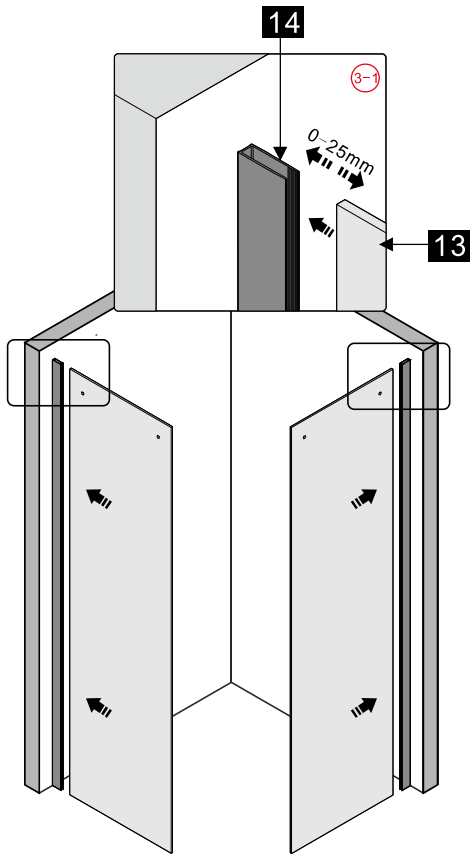

This product is heavy and will require two people to install.