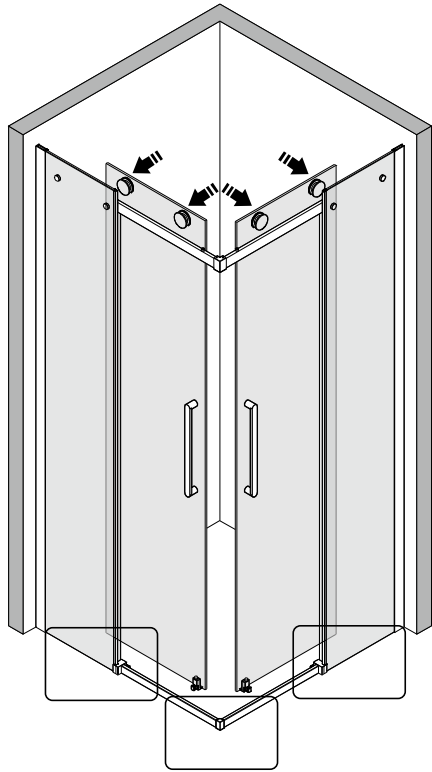

This product is heavy and will require two people to install.