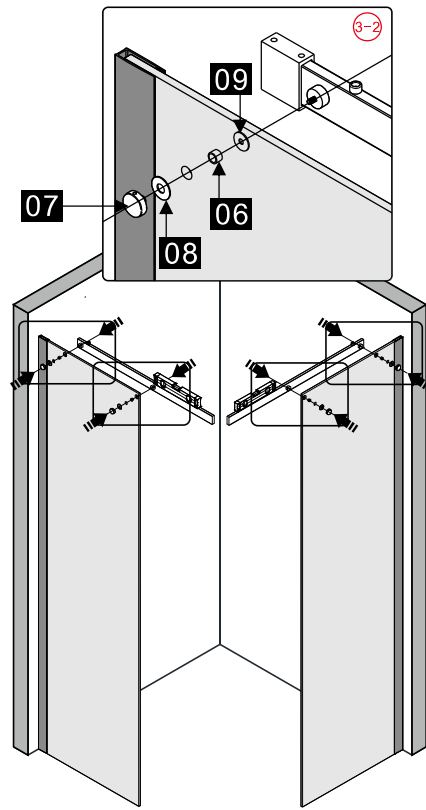

This product is heavy and will require two people to install.