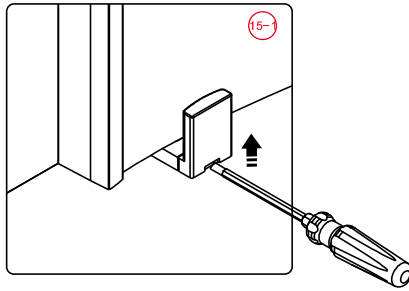

## ■ Installation

Please read these instructions carefully before start of installation.

The wall post has up to 20mm of adjustment for out of true wall situations.

**Ensure that the shower tray is fitted level and that after assembly of enclosure there is a full and continuous bead of sealant between the top of the shower tray and the title joint.**

35

8-7

This product is heavy and will require two people to install.

This product is heavy and will require two people to install.

This product is heavy and will require two people to install.

This product is heavy and will require two people to install.