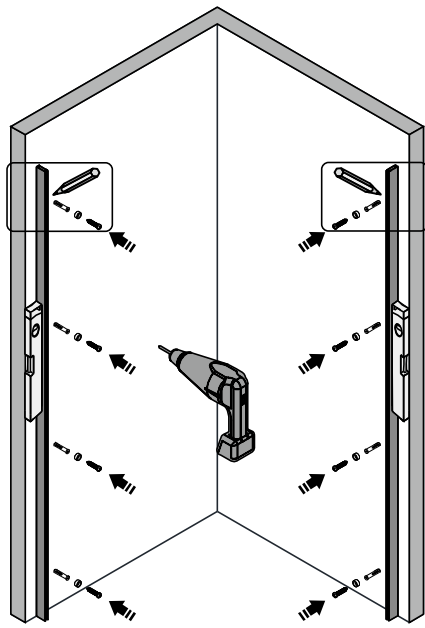

3

This product is heavy and will require two people to install.