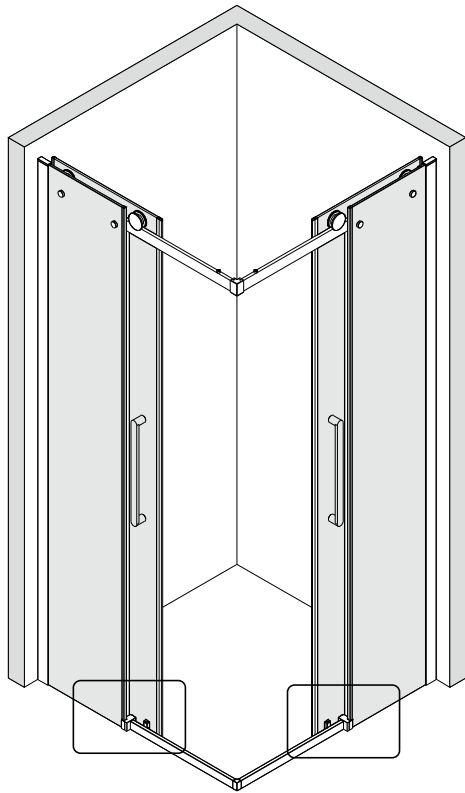

## ■ Installation

Please read these instructions carefully before start of installation.

The wall post has up to 20mm of adjustment for out of true wall situations.

**Ensure that the shower tray is fitted level and that after assembly of enclosure there is a full and continuous bead of sealant between the top of the shower tray and the title joint.**

## ■ Shower Tray Installation

The shower tray must be sited against a structural wall.

Water proof walling or tiling should be fitted so that it sits on the top of the tray rim.

35

8-7

This product is heavy and will require two people to install.

This product is heavy and will require two people to install.

This product is heavy and will require two people to install.

This product is heavy and will require two people to install.