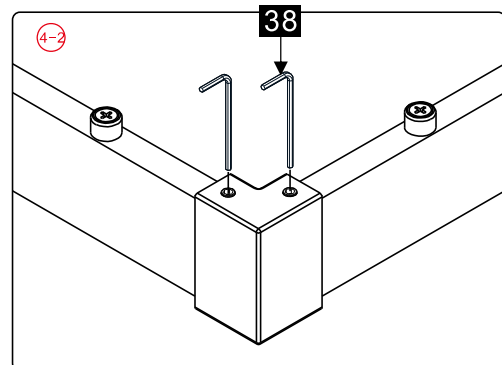

This product is heavy and will require two people to install.