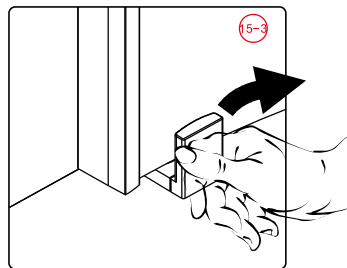

## ■ Installation

Please read these instructions carefully before start of installation.

The wall post has up to 20mm of adjustment for out of true wall situations.

**Ensure that the shower tray is fitted level and that after assembly of enclosure there is a full and continuous bead of sealant between the top of the shower tray and the title joint.**

35

8-7

This product is heavy and will require two people to install.

This product is heavy and will require two people to install.

This product is heavy and will require two people to install.

This product is heavy and will require two people to install.