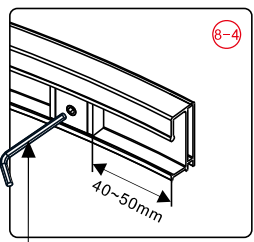

20

20

20

21

8-5

18

18

8-2

37

37

8-4

21

34

8-6

21

21

35

8-7

This product is heavy and will require two people to install.