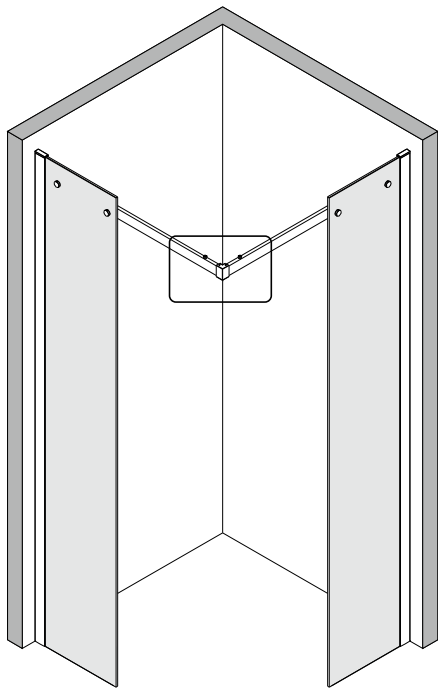

This product is heavy and will require two people to install.