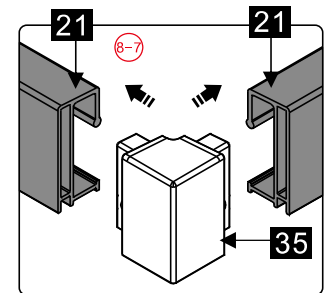

21

21

35

8-7

This product is heavy and will require two people to install.