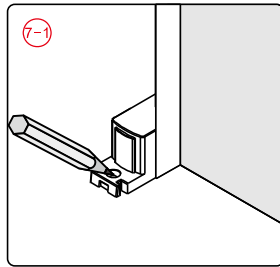

## ■ Installation

Please read these instructions carefully before start of installation.

The wall post has up to 20mm of adjustment for out of true wall situations.

**Ensure that the shower tray is fitted level and that after assembly of enclosure there is a full and continuous bead of sealant between the top of the shower tray and the title joint.**

## Tools required

This product is heavy and will require two people to install.

- |        |                 |       |       |       |       |                 |       |       |       |                |              |                |
|--------|-----------------|-------|-------|-------|-------|-----------------|-------|-------|-------|----------------|--------------|----------------|
| ① x 4  | ② x 4<br>M5X20  | ③ x 4 | ④ x 2 | ⑤ x 4 | ⑥ x 4 | ⑦ x 4           | ⑧ x 4 | ⑨ x 4 | ⑩ x 1 | ⑪ x 8          | ⑫ x 2        | ⑬ x 2          |
| ⑭ x 2  | ⑮ x 8<br>ST4X40 | ⑯ x 2 | ⑰ x 2 | ⑱ x 4 | ⑲ x 2 | ⑳ x 1           | ㉑ x 2 | ㉒ x 2 | ㉓ x 4 | ㉔ x 4          | ㉕ x 4        | ㉖ x 4<br>M5X20 |
| ㉗ x 2  | ㉘ x 2           | ㉙ x 4 | ㉚ x 1 | ㉛ x 2 | ㉜ x 2 | ㉝ x 2<br>ST4X30 | ㉞ x 1 | ㉟ x 1 | ㊱ x 2 | ㊲ x 1<br>2.5mm | ㊳ x 1<br>3mm | ㊴ x 1          |
| ㊵ x 10 |                 |       |       |       |       |                 |       |       |       |                |              |                |

This product is heavy and will require two people to install.

3

This product is heavy and will require two people to install.

This product is heavy and will require two people to install.

$X1 = X2$

This product is heavy and will require two people to install.