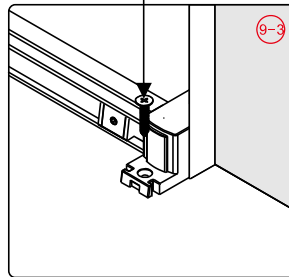

This product is heavy and will require two people to install.