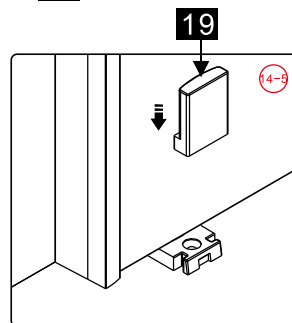

## ■ Installation

Please read these instructions carefully before start of installation.

The wall post has up to 20mm of adjustment for out of true wall situations.

**Ensure that the shower tray is fitted level and that after assembly of enclosure there is a full and continuous bead of sealant between the top of the shower tray and the title joint.**

35

8-7

This product is heavy and will require two people to install.

This product is heavy and will require two people to install.

This product is heavy and will require two people to install.

This product is heavy and will require two people to install.