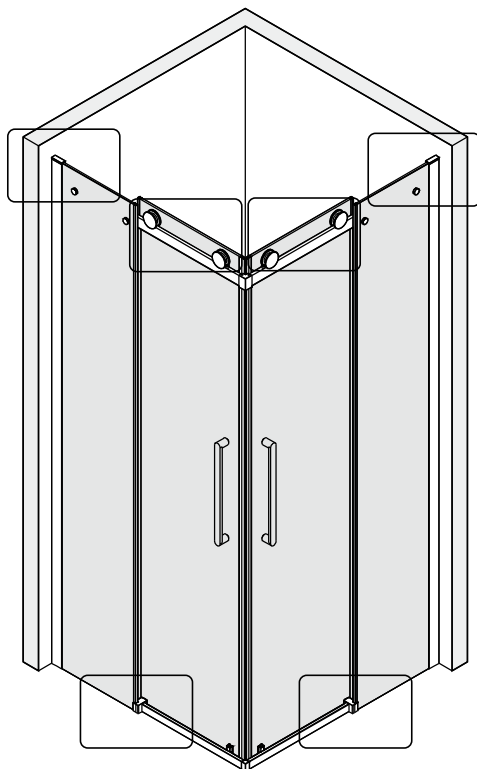

This product is heavy and will require two people to install.