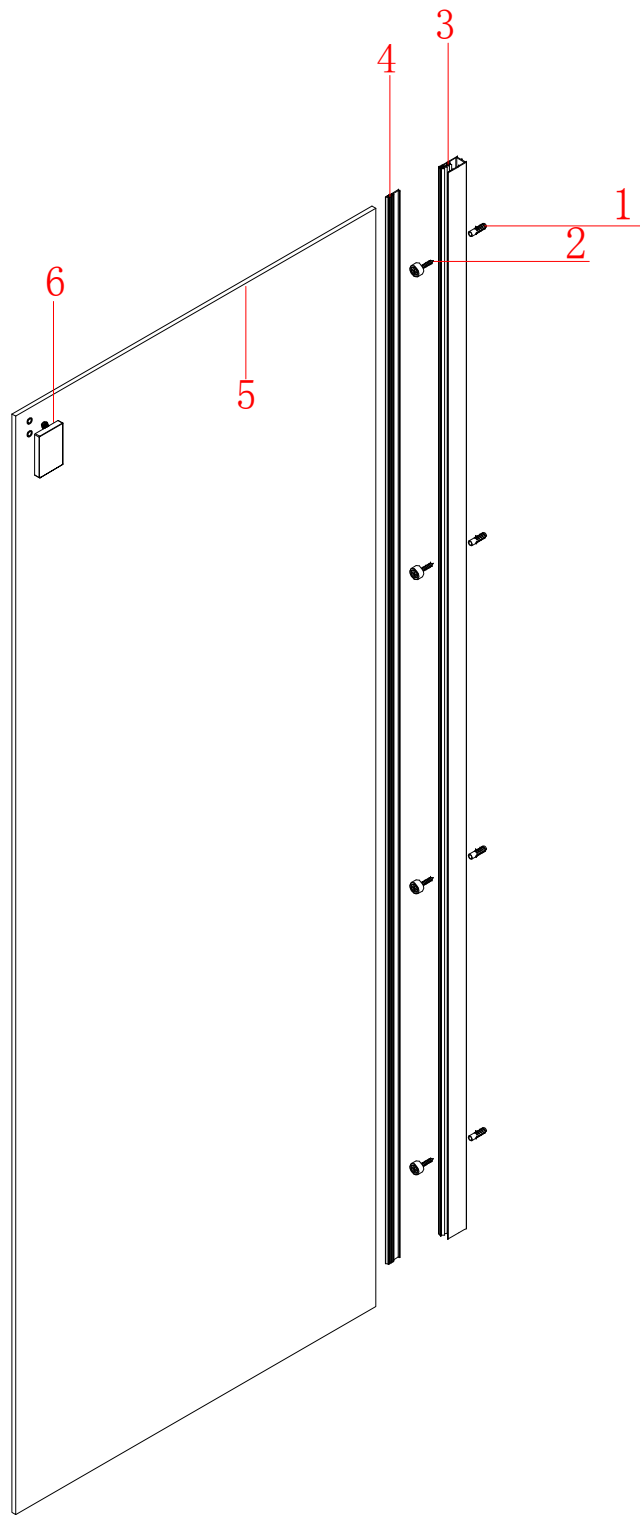

This product is heavy and will require two people to install.