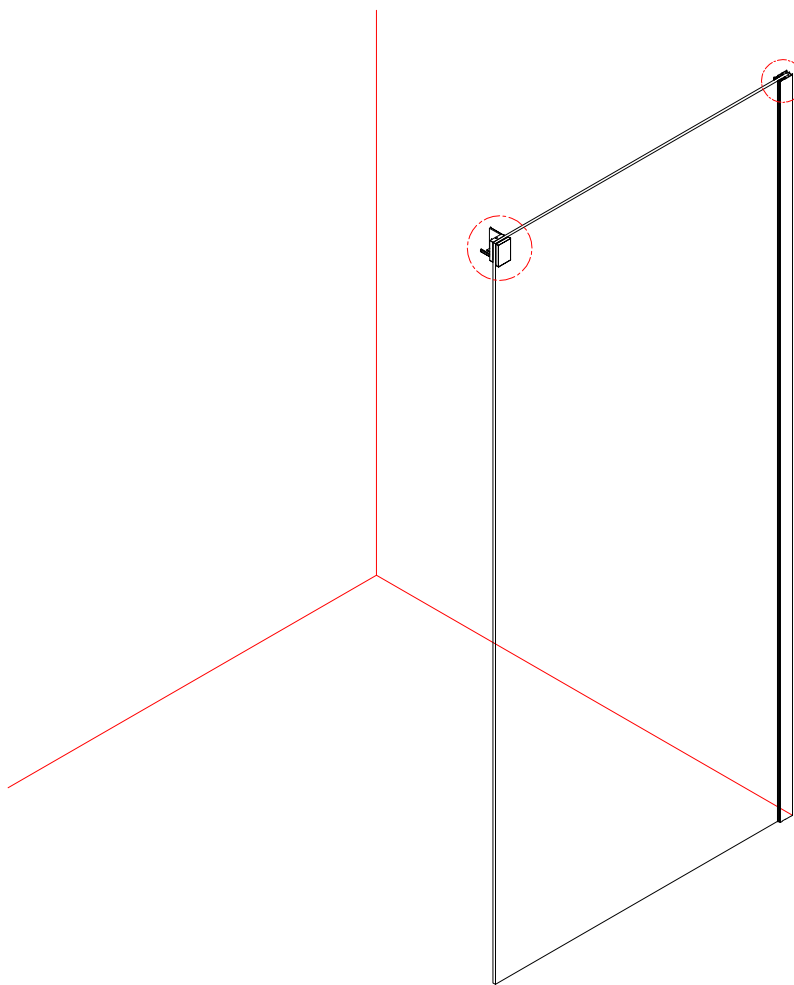

This product is heavy and will require two people to install.