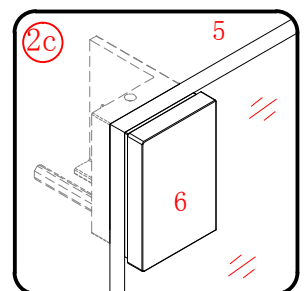

This product is heavy and will require two people to install.