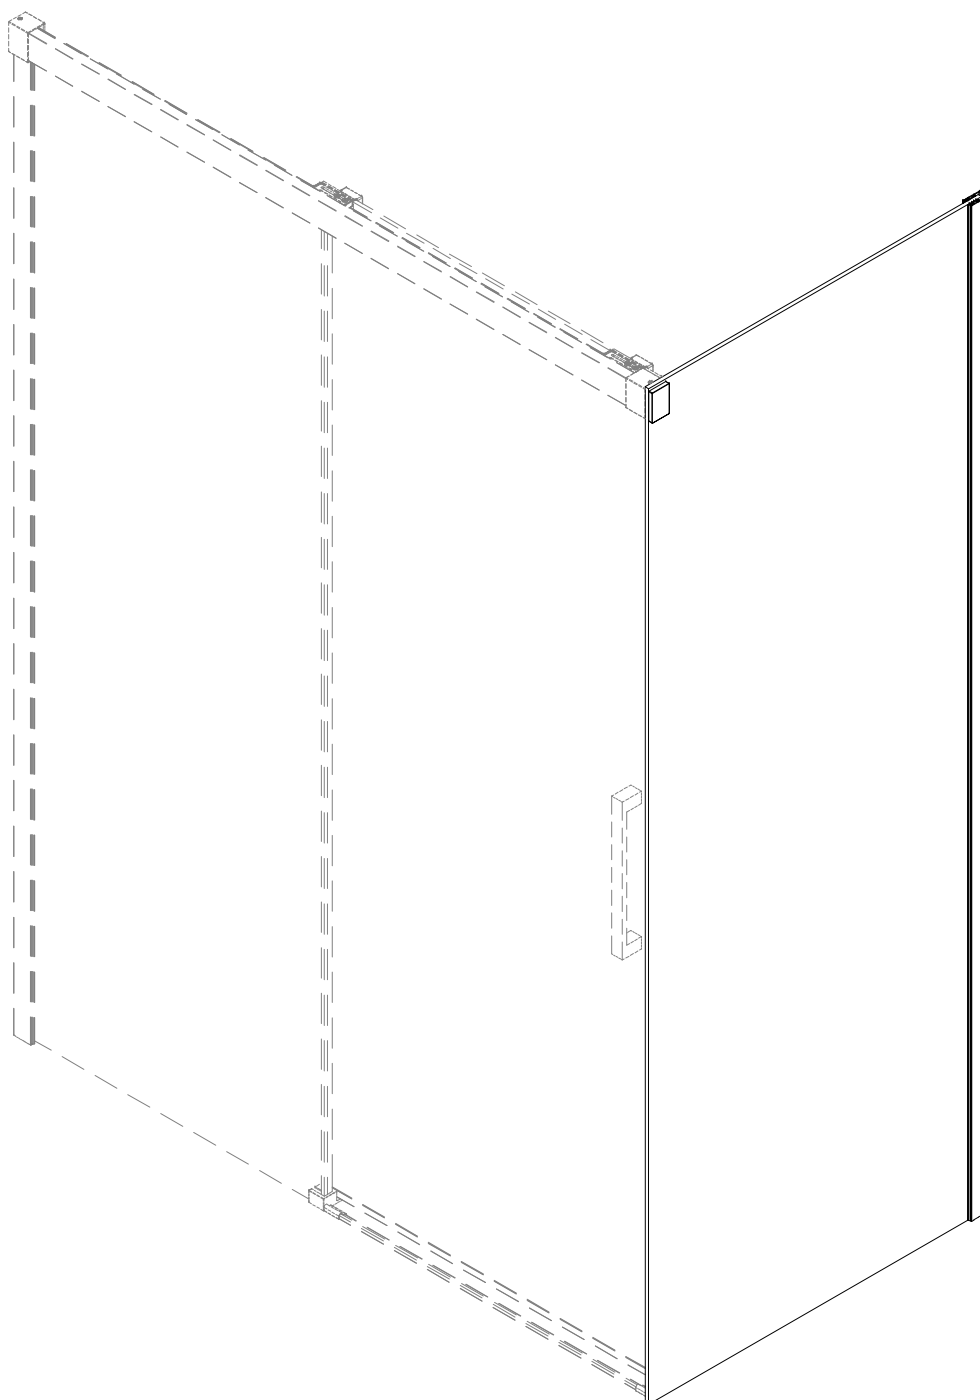

Side panel

Installation instructions
(For PREMIER-SOFT-FIX)

■ General Information

Please inspect the product immediately upon receipt for transit damage, missing packs/parts or manufacturing fault. Damage reported later cannot be accepted. Please handle the product with care avoiding knocks and shock loading to all sides and edges of the glass.

Note: Safety glass can not be re-worked.

■ Installation

Please read these instructions carefully before start of installation.

The wall post has up to 20mm of adjustment for out of true wall situations.

Ensure that the shower tray is fitted level and that after assembly of enclosure there is a full and continuous bead of sealant between the top of the shower tray and the tile joint.

Special care should be taken when drilling walls to avoid hidden pipes or electrical cables.

Note: This product is heavy and will require two people to install.

Please remove protective film from aluminium profiles before installation.