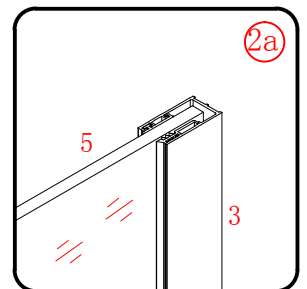

This product is heavy and will require two people to install.