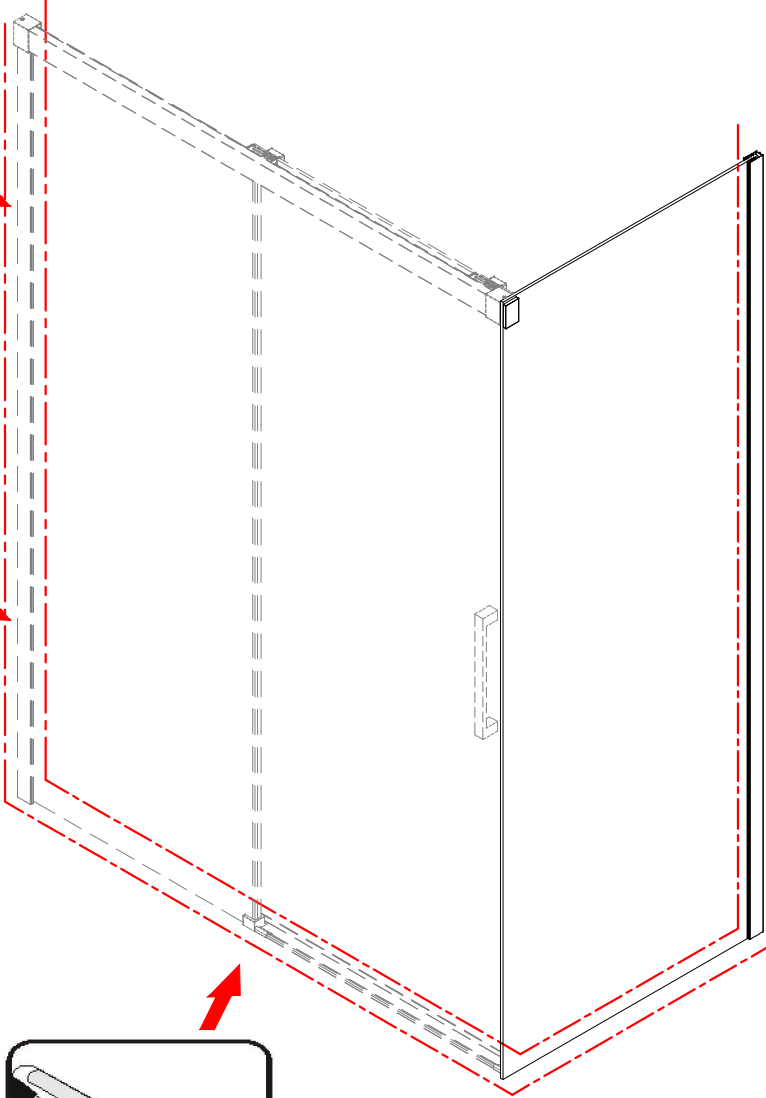

This product is heavy and will require two people to install.