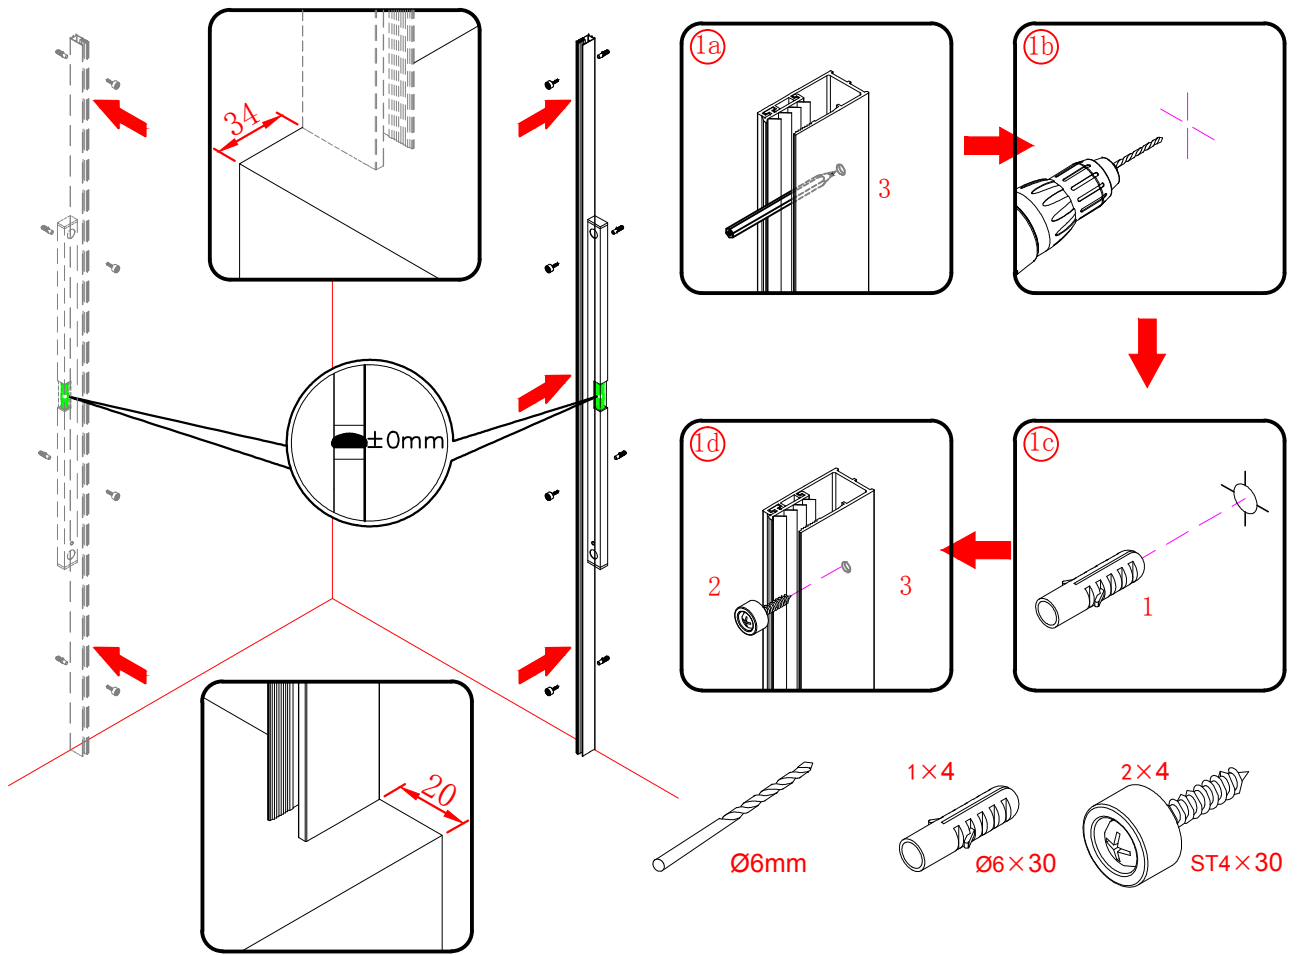

This product is heavy and will require two people to install.