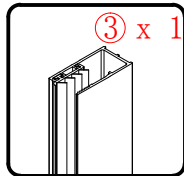

This product is heavy and will require two people to install.