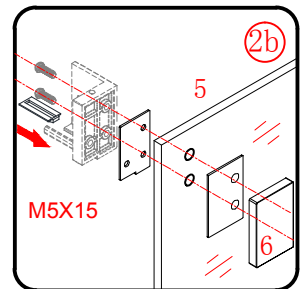

This product is heavy and will require two people to install.